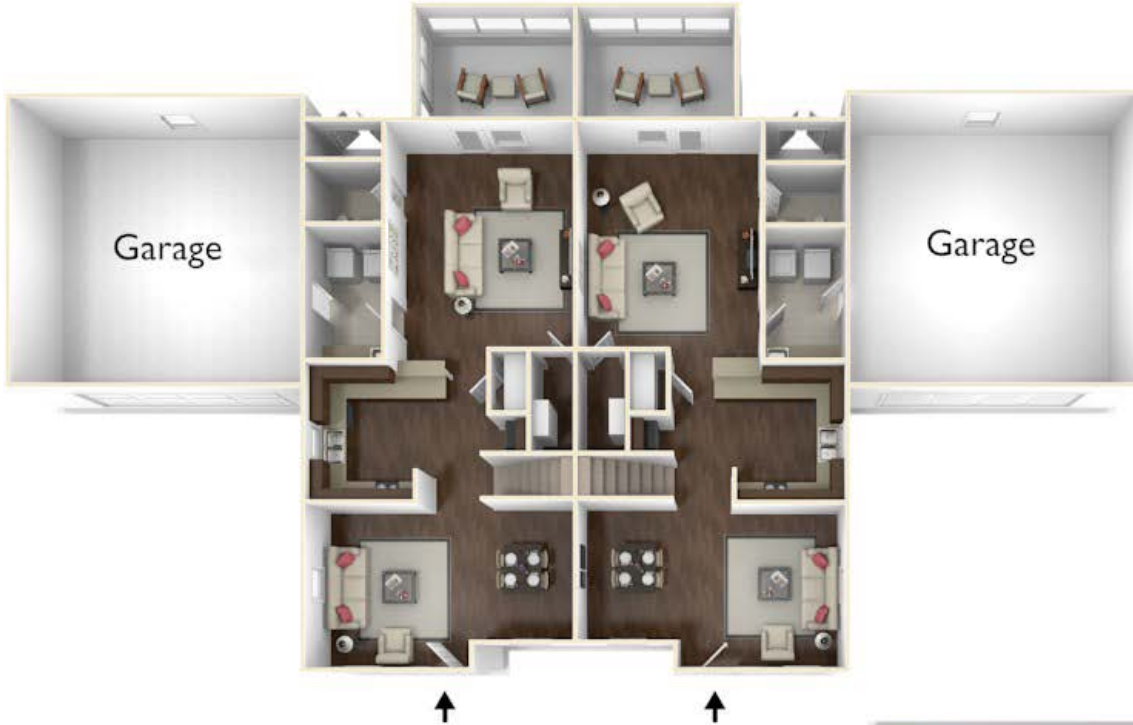

CAMP LEJEUNE
FAMILY HOUSING

HUNT MILITARY COMMUNITIES

BASILONE

4 Bedroom | 2.5 Bath | 1959 Sq. Ft.*

For Illustration Purposes Only

43 Inchon St. | Tarawa Terrace, NC 28543 | Phone: 910-756-3511

**All square footage is approximate.*